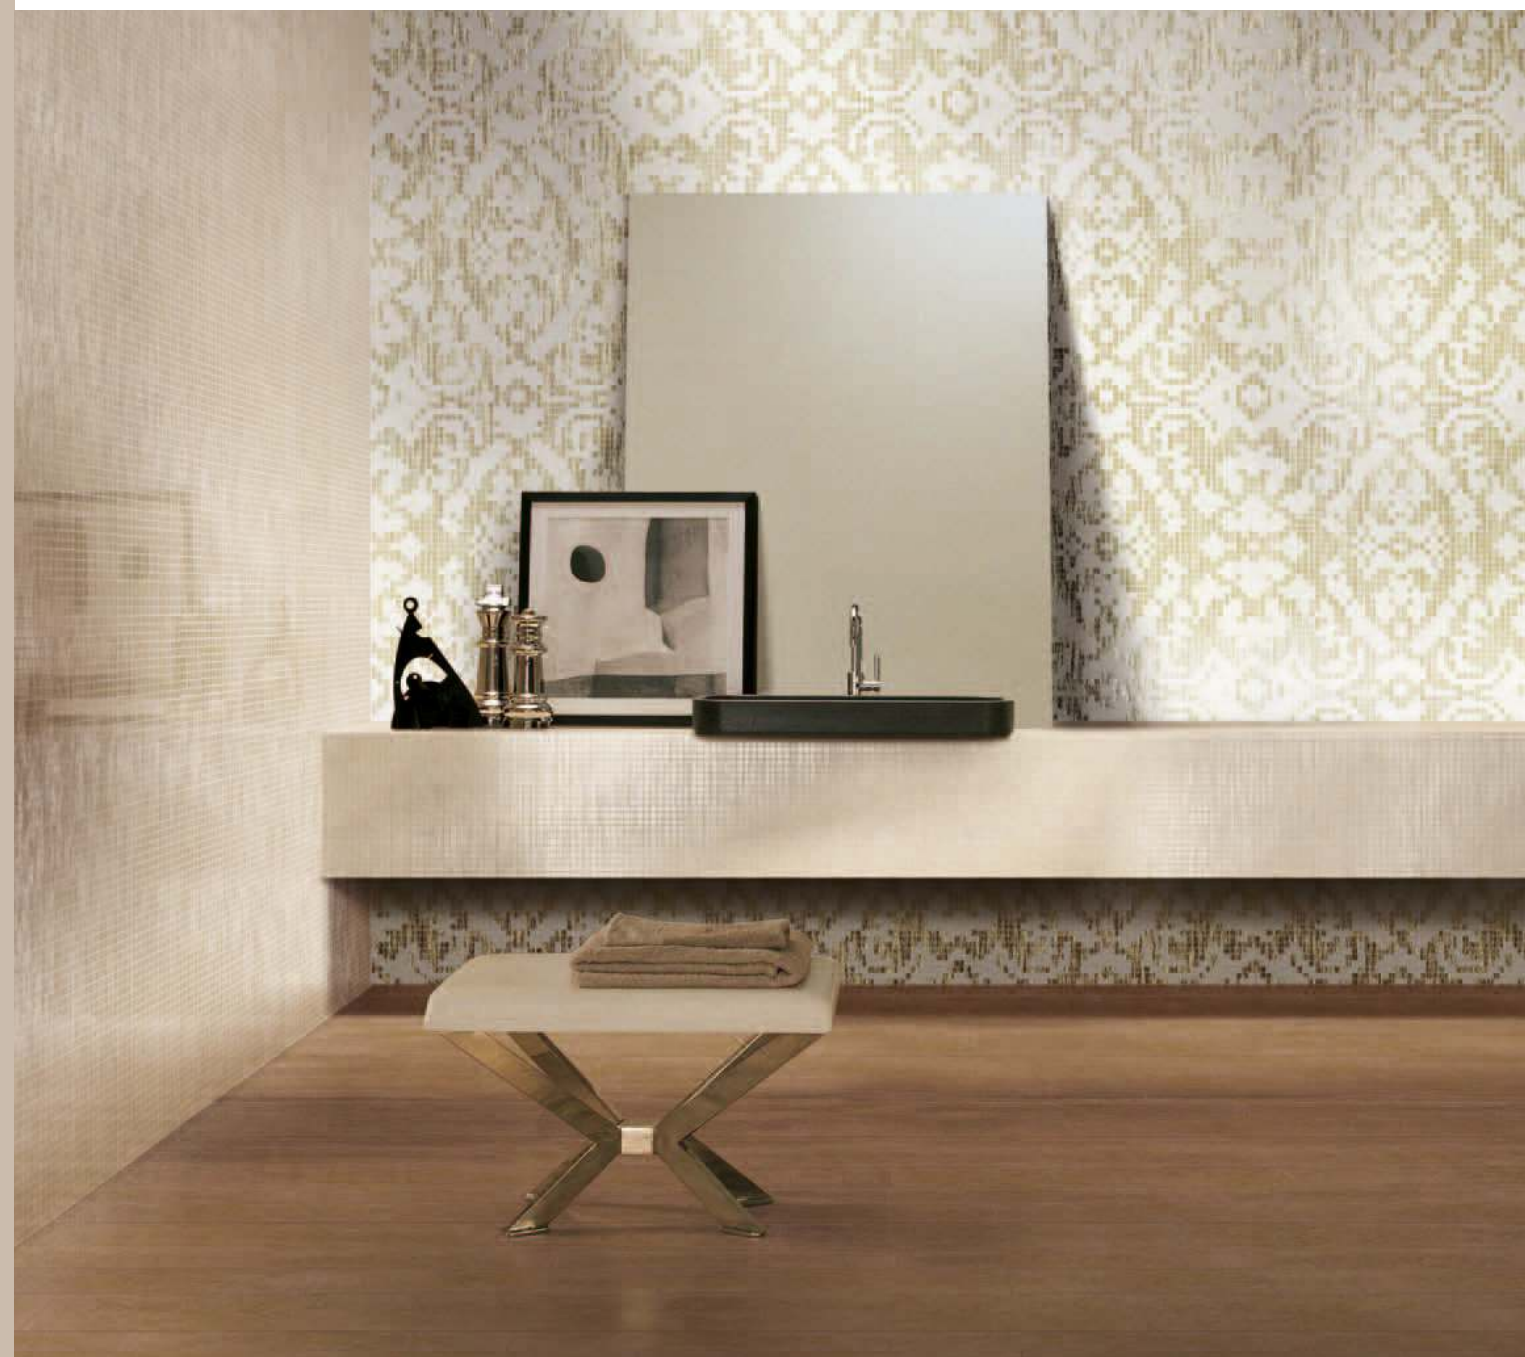

במסגרת מחויבותה של רשת ויה ארקדיה לעולם העיצוב בארץ, מציע המתחם החדש מקום ייחודי לאנשי מקצוע, אדריכלים ואנשי עיצוב, בו יוכלו למצוא את המילה האחרונה מכל רחבי העולם, בין אם מדובר בקולקציות ממיטב הספקים בעולם, ביניהם: Casa Mood, Bisazza Bagno, Momo Design, Catalano, Keramag, קולקציות של מעצבי-על, ביניהם: Antonio, Jaime Hayon, Marsel Wanders, Karim Rashid, Citterio, אריחים שנעשים בעבודת יד לפי מסורת ים-תיכונית עתיקת יומין במרוקו, עיצוב יפני תלת מימדי של חיפוי קירות, וכמובן, המיטב שבעיצוב האיטלקי והאירופי.

חברת ויה ארקדיה נמצאת בבעלותה של קבוצת 'אפריקה ישראל תעשיות' ומפעילה שלושה סניפים: מתחם העיצוב בבני ברק, אולם תצוגה באזור התעשייה המערבי בראשל"צ, ואולם תצוגה באזור התעשייה של רעננה.

לפני כשלושה עשורים, עיצבה המעצבת והפסלת ציונה שימשי את אולם התצוגה הראשון של הרשת בהרצליה פיתוח, אולם שהכה גלים בענף ושימש כנקודת ציון בהתפתחותו. מאז, הפכה לרשת המובילה בתחומה לשיווק מוצרי גמר לעיצוב הבית, המשווקת אריחי פורצלן, שיש ואבן, פרקט, כלים סניטרים, ברזים, מקלחונים, אמבטיות, ארונות אמבט ואביזרים נלווים תוך מתן מגוון מעניין של פתרונות אדריכליים ועיצוביים.

מאז פתיחת הסניף הראשון, חזרה ויה ארקדיה וחידשה פניה, והיום גאה להציג את מתחם העיצוב החדש ברח' הלח"י בבני ברק, פרי יצירתה של המעצבת גל יערי, יצירה מיוחדת וחשובה, שנועדה להעשיר את עולם העיצוב בארץ לרווחתה של קהילת המעצבים ולקוחותיה. מתחם זה מיועד להיות ביתם החדש של אנשי העיצוב באשר הם - אותה חבורה מקצועית שהיא הקטר שדוחף את העשייה האסתטית בארץ, במגזר הפרטי והציבורי.